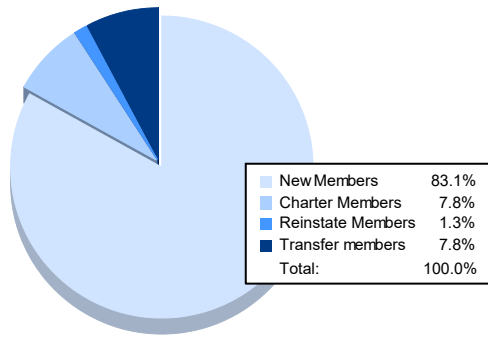

Year	New Clubs	Dropped Clubs	Gain/ Loss Clubs	New Members	Charter Members	Reinstate Members	Transfer Members	Total Member Added	Total Members Dropped	Gain/ Loss Members
2016-2017	0	0	0	69	0	6	7	82	125	-43
2017-2018	3	1	2	82	68	4	9	163	159	4
2018-2019	0	4	-4	80	11	4	7	102	173	-71
2019-2020	2	0	2	63	56	4	8	131	112	19
2020-2021	0	4	-4	64	6	1	6	77	150	-73
Average	1	2	-1	72	28	4	7	111	144	-33

Membership Composition June 2021 Cumulative

Gender Composition June 2021 Cumulative