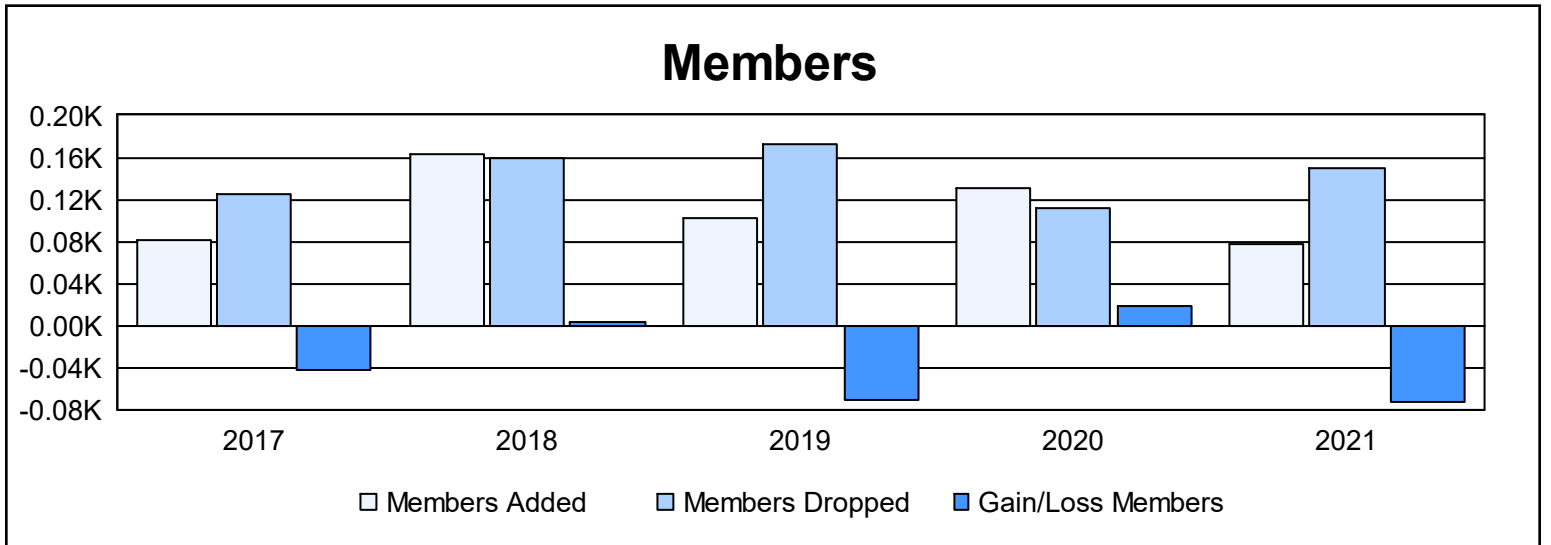

Year	New Clubs	Dropped Clubs	Gain/ Loss Clubs	New Members	Charter Members	Reinstate Members	Transfer Members	Total Member Added	Total Members Dropped	Gain/ Loss Members
2016-2017	0	0	0	69	0	6	7	82	125	-43
2017-2018	3	1	2	82	68	4	9	163	159	4
2018-2019	0	4	-4	80	11	4	7	102	173	-71
2019-2020	2	0	2	63	56	4	8	131	112	19
2020-2021	0	4	-4	64	6	1	6	77	150	-73
Average	1	2	-1	72	28	4	7	111	144	-33

Membership Composition June 2021 Cumulative

Gender Composition June 2021 Cumulative