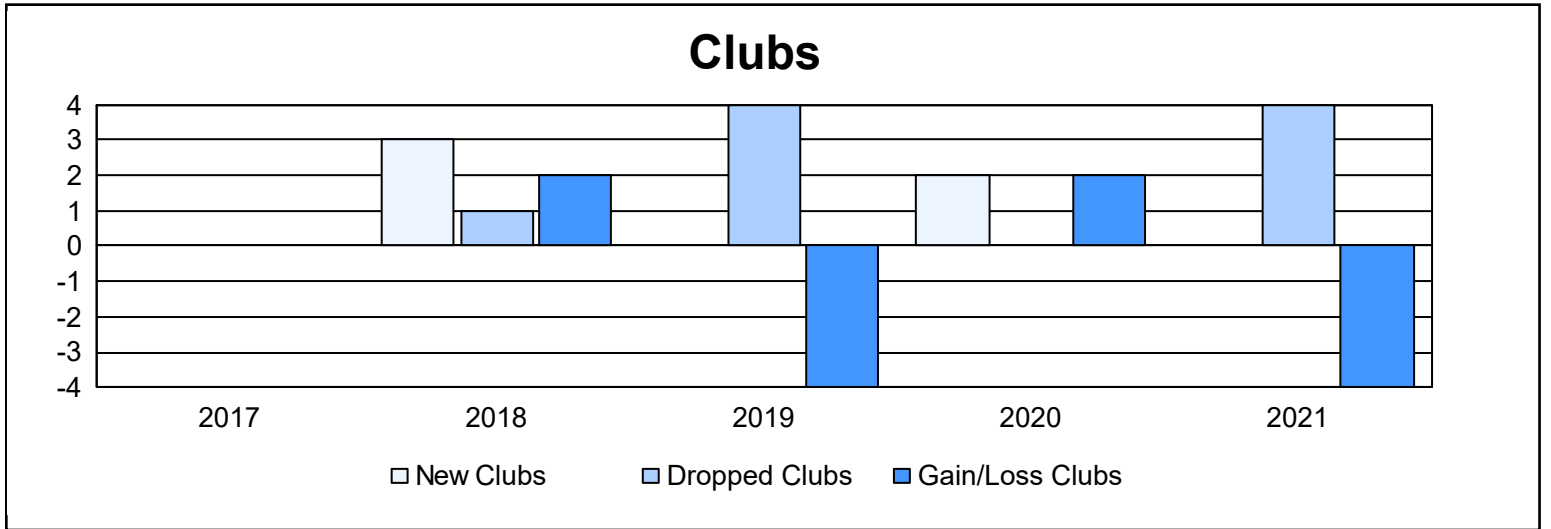

Year	New Clubs	Dropped Clubs	Gain/ Loss Clubs	New Members	Charter Members	Reinstate Members	Transfer Members	Total Member Added	Total Members Dropped	Gain/ Loss Members
2016-2017	0	0	0	69	0	6	7	82	125	-43
2017-2018	3	1	2	82	68	4	9	163	159	4
2018-2019	0	4	-4	80	11	4	7	102	173	-71
2019-2020	2	0	2	63	56	4	8	131	112	19
2020-2021	0	4	-4	64	6	1	6	77	150	-73
Average	1	2	-1	72	28	4	7	111	144	-33

Membership Composition June 2021 Cumulative

Gender Composition June 2021 Cumulative